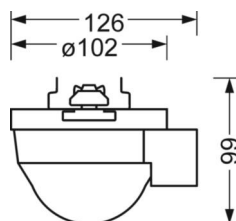

ELECTRICAL ENGINEERING

Controller	easy07
Mains voltage	230V/50Hz

MECHANICS

Housing colour	traffic white RAL 9016
Dimensions (LxWxDxH)	1532mm x 102mm x 99mm
Weight (net)	1.1kg
Type of installation	Mounting rail system installation

Dimensions

L	1532 mm	Length
B	102 mm	Width
H	99 mm	Height

DEEP-LINK

<https://www.regiolux.de/en/article/84186580224>

LC SYSTEM

CHARACTERISTICS

Regiolux Classification	netlife easy
Control signal	DALI2-broadcast
Supported DALI parts	201(DT0), 207(DT6), 208(DT7)
Number of control gear (max)	40
DALI-output nom.	80mA
Communication	Wired
Sensor technology	PIR - passive infrared
Installation height (min/max)	5m to 16m
Remote control	84506028100 max. MH=8m
Optional remote control	84506021200 +App
App name	B.E.G. One
System extension	easy20
Application	Corridors, Garages, Industry, Logistics centres
Function	Motion detection, Daylight control, Manual dimming

MONITORING AREA

Mounting Height	14m	16m
Ø max. sitting[S]	-	-
Ø max. radial[R]	30x19m	30x19m
Ø max. tangential[T]	30x19m	30x19m