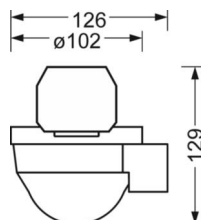

ELECTRICAL ENGINEERING

Controller	easy07
Mains voltage	230V/50Hz

MECHANICS

Housing colour	traffic white RAL 9016
Dimensions (LxWxDxH)	1532mm x 102mm x 99mm
Weight (net)	1.1kg
Type of installation	Mounting rail system installation

Dimensions

L	1532 mm	Length
B	102 mm	Width
H	99 mm	Height

DEEP-LINK

<https://www.regiolux.de/en/article/84186580224>

LC SYSTEM

CHARACTERISTICS

Regiolux Classification	netlife easy
Control signal	DALI2-broadcast
Supported DALI parts	201(DT0), 207(DT6), 208(DT7)
Number of control gear (max)	40
DALI-output nom.	80mA
Communication	Wired
Sensor technology	PIR - passive infrared
Installation height (min/max)	5m to 16m
Remote control	84506028100 max. MH=8m
Optional remote control	84506021200 +App
App name	B.E.G. One
System extension	easy20
Application	Corridors, Garages, Industry, Logistics centres
Function	Motion detection, Daylight control, Manual dimming

MONITORING AREA

Mounting Height	14m	16m
Ø max. sitting[S]	-	-
Ø max. radial[R]	30x19m	30x19m
Ø max. tangential[T]	30x19m	30x19m